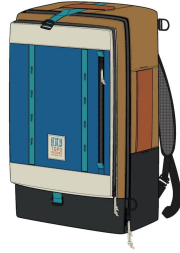

Bone White/Blue

Charcoal/Charcoal

Clay/Clay

Olive/Olive

Global Travel Bag 40L

Olive/Olive

Black/Black

Bone White/Blue