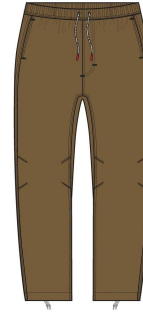

Pond Blue

Dirt Pants M

Olive

Black

Brick

Charcoal

Dark Khaki

Pond Blue