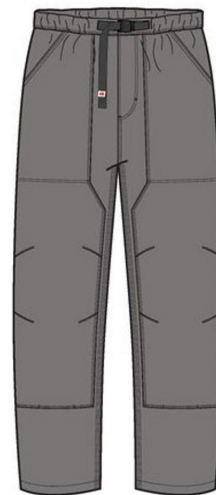

Mountain Pant M

Charcoal