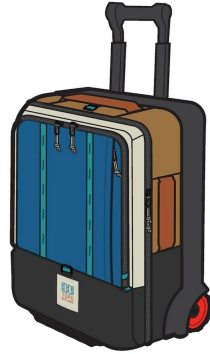

Charcoal

Black

Dark Khaki

Navy

Olive

Global Travel Bag Roller

Navy/Navy

Black/Black