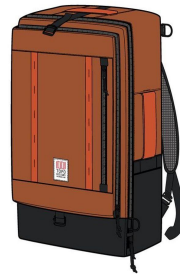

Charcoal/Charcoal

Clay/Clay

Navy/Navy

Global Travel Bag 30L

Bone White/Blue

Black/Black

Charcoal/Charcoal

Clay/Clay