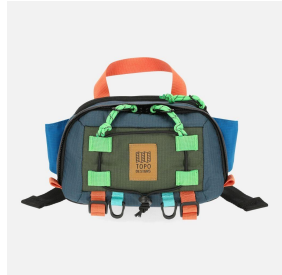

Blue

Black/Blue

Bone White/Blue

Clay/Blue

Khaki/Pond Blue

Olive/Pond Blue

Mountain Accessory Shoulder Bag

Olive