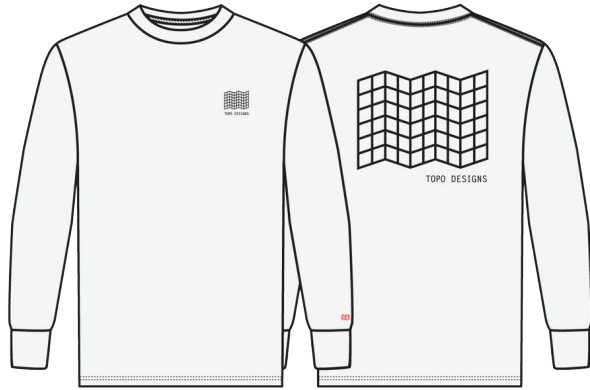

Large Logo Tee L/S M

Natural

Black

Navy

Grid Map Tee L/S M

Natural

Navy

Mountain Pant M