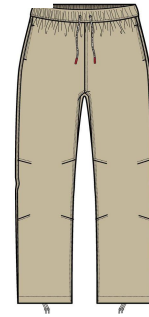

Sage

Black

Brick

Olive

Pond Blue

Peppercorn

Sand

Boulder Pants W